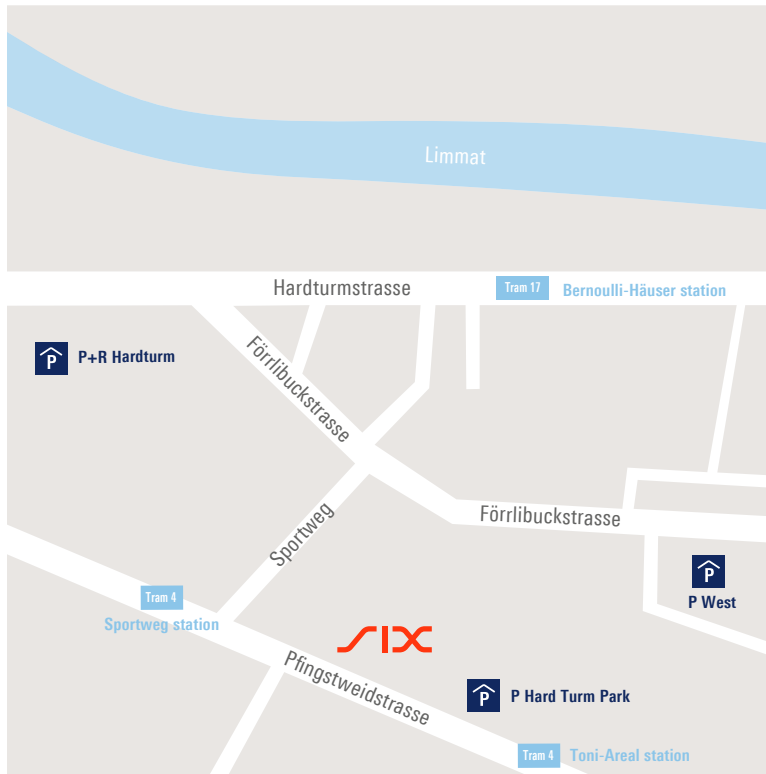

Directions: Hard Turm Park

SIX Group Ltd
Pfungstweidstrasse 110
8005 Zurich
Switzerland
T +41 58 399 8000

From Zurich Airport

InterCity, InterRegio or S-Bahn S2/S16 to Zurich Main Station.

From Zurich Main Station

Tram 4 to Sportweg.

From Zurich Altstetten station

Tram 4 to Sportweg station.

From Zurich Hardbrücke station

On foot or bus 33/72 to Schiffbau station. Change to Tram 4 and continue to Sportweg station.

Car parks nearby

P Hard Turm Park (Pfungstweidstrasse 104),
P West (Förrlibuckstrasse 151),
P+R Hardturm (Bernerstrasse Süd 1).