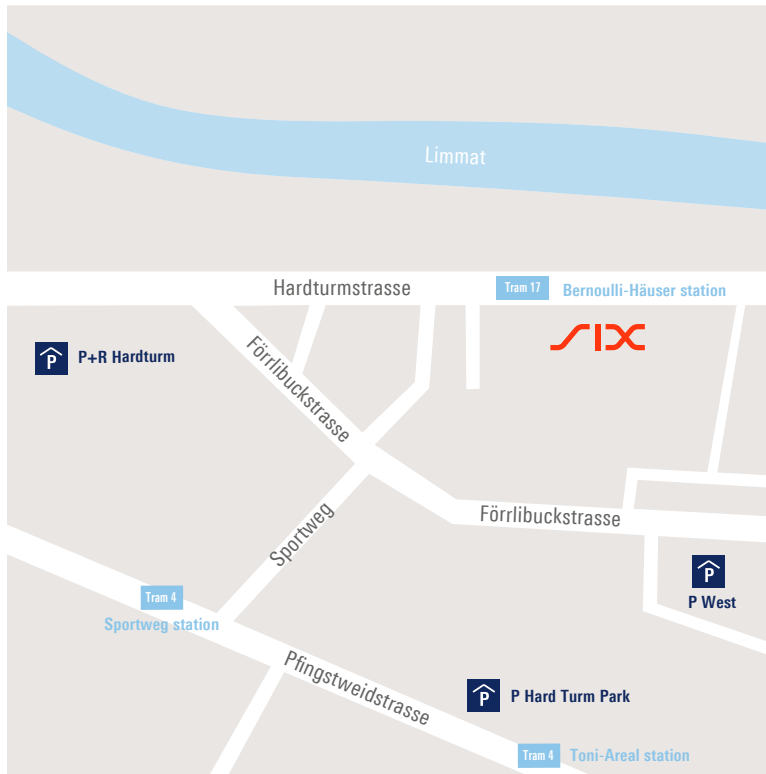

Directions: Hardturmstrasse

SIX Group Ltd

Hardturmstrasse 201

8005 Zurich

Switzerland

T +41 58 399 3661

From Zurich Airport

InterCity, InterRegio or S-Bahn S2/S16 to Zurich Main Station.

From Zurich Main Station

Tram 17 to Bernoulli-Häuser station.

From Zurich Altstetten station

Bus 80 to Tüffenwies station. Change to Tram 17 and continue to Bernoulli-Häuser station.

From Zurich Hardbrücke station

Bus 33/72 to Escher-Wyss-Platz station. Change to Tram 17 and continue to Bernoulli-Häuser station.

Car parks nearby

P Hard Turm Park (Pfingstweidstrasse 104),
P West (Förrlibuckstrasse 151),
P+R Hardturm (Bernerstrasse Süd 1).